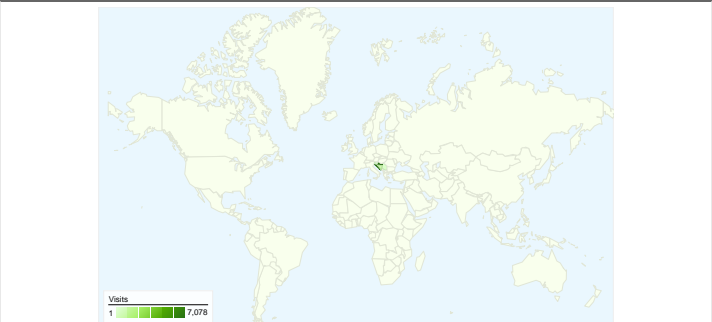

Map Overlay