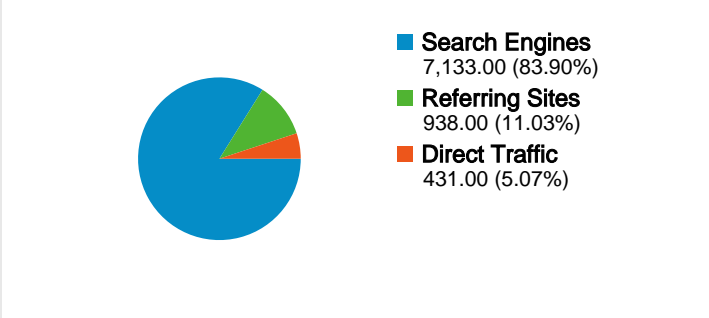

Traffic Sources Overview

Content Overview

Pages	Pageviews	% Pageviews
/DVB-T/MUX-A-MUX-B-popis-	5,869	27.79%
/FAQ/Cesta-pitanja-i-	2,506	11.87%
/	2,119	10.04%
/DVB-T/Pozicije-DVB-T-	1,675	7.93%
/Digitalni-prijemnik/Digitalni-	1,671	7.91%