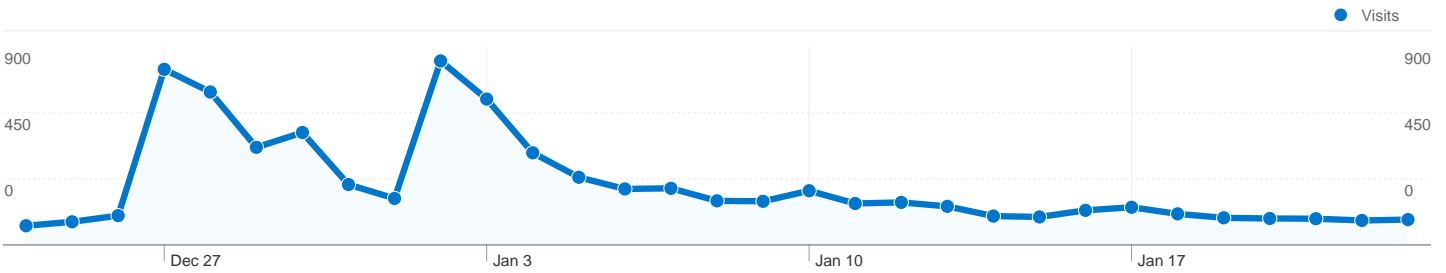

Site Usage

8,502 Visits

57.61% Bounce Rate

21,116 Pageviews

00:02:32 Avg. Time on Site

2.48 Pages/Visit

84.66% % New Visits

Visitors Overview

7,493 people visited this site

8,502 Visits

7,493 Absolute Unique Visitors

21,116 Pageviews

2.48 Average Pageviews

00:02:32 Time on Site

57.61% Bounce Rate

84.66% New Visits

All traffic sources sent a total of 8,502 visits

-  5.07% Direct Traffic
-  11.03% Referring Sites
-  83.90% Search Engines

- Search Engines
7,133.00 (83.90%)
- Referring Sites
938.00 (11.03%)
- Direct Traffic
431.00 (5.07%)

8,502 visits came from 26 countries/territories

Site Usage

Country/Territory	Visits	Pages/Visit	Avg. Time on Site	% New Visits	Bounce Rate
Visits 8,502 % of Site Total: 100.00%	Pages/Visit 2.48 Site Avg: 2.48 (0.00%)	Avg. Time on Site 00:02:32 Site Avg: 00:02:32 (0.00%)	% New Visits 84.72% Site Avg: 84.66% (0.07%)	Bounce Rate 57.61% Site Avg: 57.61% (0.00%)	
Croatia	7,078	2.45	00:02:29	84.76%	57.45%
Bosnia and Herzegovina	836	2.97	00:03:18	82.18%	54.55%
Serbia	238	1.92	00:02:07	88.24%	67.23%
(not set)	92	1.82	00:01:54	89.13%	68.48%
Slovenia	85	2.93	00:02:22	85.88%	56.47%
Montenegro	29	2.45	00:02:08	72.41%	55.17%
Germany	28	2.71	00:02:41	92.86%	60.71%
Italy	18	2.22	00:02:59	88.89%	44.44%
Macedonia [FYROM]	17	2.18	00:00:50	94.12%	76.47%