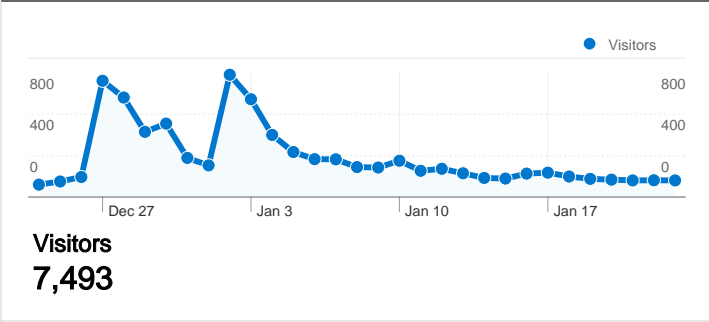

Site Usage

8,502 Visits

57.61% Bounce Rate

21,116 Pageviews

00:02:32 Avg. Time on Site

2.48 Pages/Visit

84.66% % New Visits

Visitors Overview

7,493 people visited this site

8,502 Visits

7,493 Absolute Unique Visitors

21,116 Pageviews

2.48 Average Pageviews

00:02:32 Time on Site

57.61% Bounce Rate

84.66% New Visits

All traffic sources sent a total of 8,502 visits

-  5.07% Direct Traffic
-  11.03% Referring Sites
-  83.90% Search Engines

- Search Engines
7,133.00 (83.90%)
- Referring Sites
938.00 (11.03%)
- Direct Traffic
431.00 (5.07%)

8,502 visits came from 26 countries/territories

Site Usage

Country/Territory	Visits	Pages/Visit	Avg. Time on Site	% New Visits	Bounce Rate
Visits 8,502 % of Site Total: 100.00%	Pages/Visit 2.48 Site Avg: 2.48 (0.00%)	Avg. Time on Site 00:02:32 Site Avg: 00:02:32 (0.00%)	% New Visits 84.72% Site Avg: 84.66% (0.07%)	Bounce Rate 57.61% Site Avg: 57.61% (0.00%)	
Croatia	7,078	2.45	00:02:29	84.76%	57.45%
Bosnia and Herzegovina	836	2.97	00:03:18	82.18%	54.55%
Serbia	238	1.92	00:02:07	88.24%	67.23%
(not set)	92	1.82	00:01:54	89.13%	68.48%
Slovenia	85	2.93	00:02:22	85.88%	56.47%
Montenegro	29	2.45	00:02:08	72.41%	55.17%
Germany	28	2.71	00:02:41	92.86%	60.71%
Italy	18	2.22	00:02:59	88.89%	44.44%
Macedonia [FYROM]	17	2.18	00:00:50	94.12%	76.47%