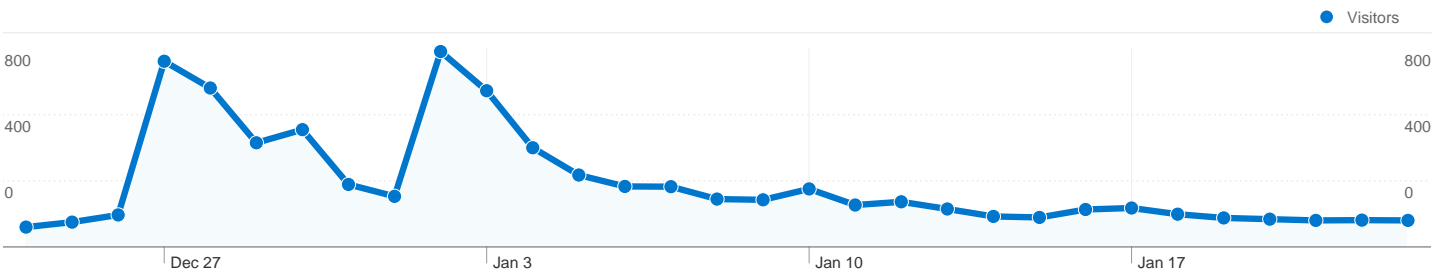

Site Usage

8,502 Visits

57.61% Bounce Rate

21,116 Pageviews

00:02:32 Avg. Time on Site

2.48 Pages/Visit

84.66% % New Visits

Visitors Overview

7,493 people visited this site

8,502 Visits

7,493 Absolute Unique Visitors

21,116 Pageviews

2.48 Average Pageviews

00:02:32 Time on Site

57.61% Bounce Rate

84.66% New Visits

All traffic sources sent a total of 8,502 visits

-  5.07% Direct Traffic
-  11.03% Referring Sites
-  83.90% Search Engines

- Search Engines
7,133.00 (83.90%)
- Referring Sites
938.00 (11.03%)
- Direct Traffic
431.00 (5.07%)

8,502 visits came from 26 countries/territories

Site Usage

Country/Territory	Visits	Pages/Visit	Avg. Time on Site	% New Visits	Bounce Rate
Visits 8,502 % of Site Total: 100.00%	Pages/Visit 2.48 Site Avg: 2.48 (0.00%)	Avg. Time on Site 00:02:32 Site Avg: 00:02:32 (0.00%)	% New Visits 84.72% Site Avg: 84.66% (0.07%)	Bounce Rate 57.61% Site Avg: 57.61% (0.00%)	
Croatia	7,078	2.45	00:02:29	84.76%	57.45%
Bosnia and Herzegovina	836	2.97	00:03:18	82.18%	54.55%
Serbia	238	1.92	00:02:07	88.24%	67.23%
(not set)	92	1.82	00:01:54	89.13%	68.48%
Slovenia	85	2.93	00:02:22	85.88%	56.47%
Montenegro	29	2.45	00:02:08	72.41%	55.17%
Germany	28	2.71	00:02:41	92.86%	60.71%
Italy	18	2.22	00:02:59	88.89%	44.44%
Macedonia [FYROM]	17	2.18	00:00:50	94.12%	76.47%