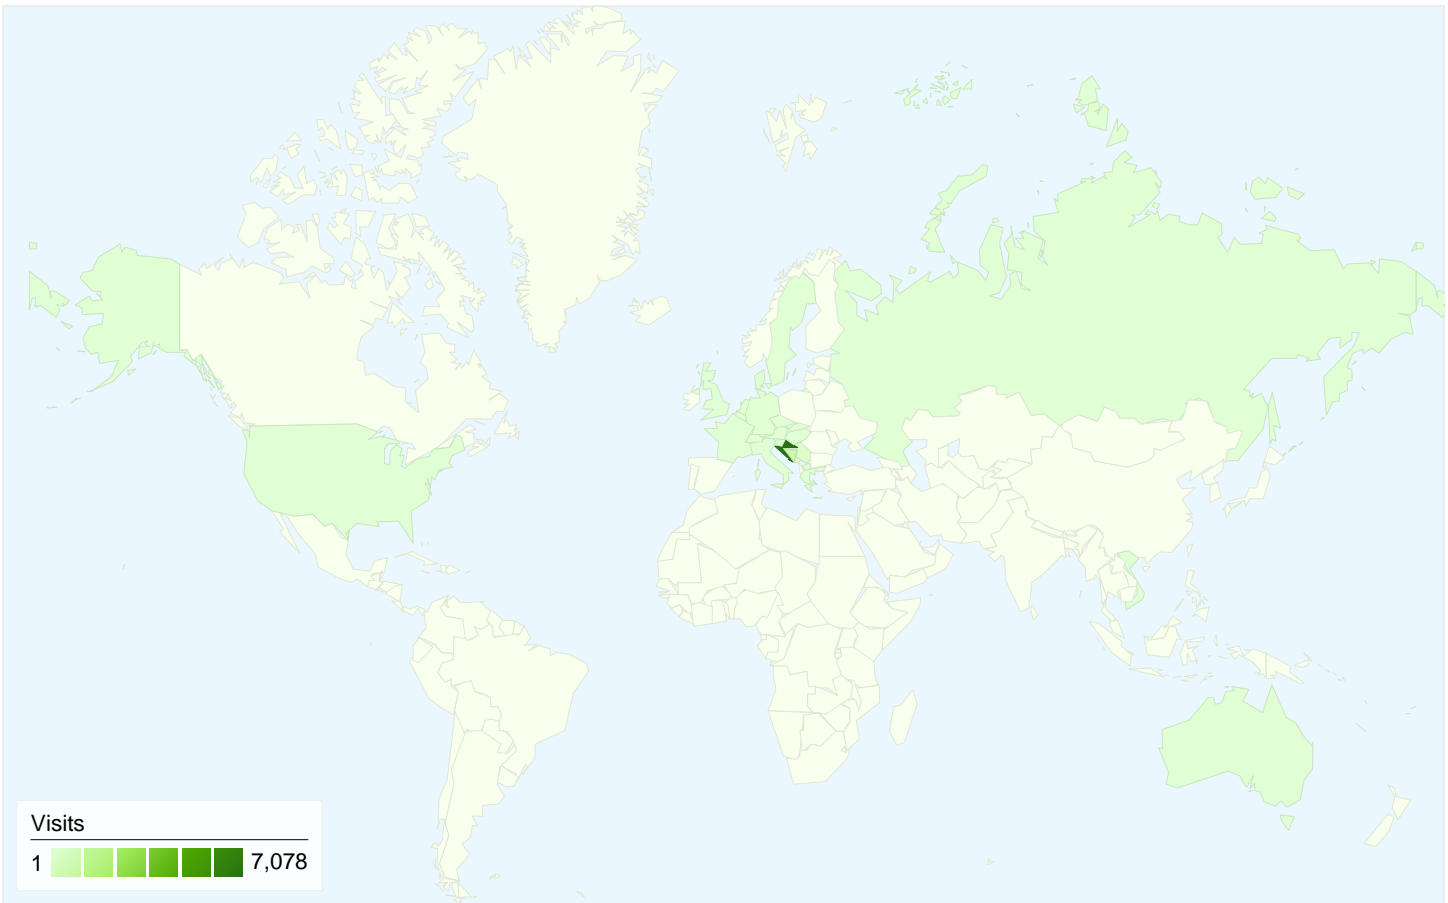

7,493 people visited this site

8,502 Visits

7,493 Absolute Unique Visitors

21,116 Pageviews

2.48 Average Pageviews

00:02:32 Time on Site

57.61% Bounce Rate

84.66% New Visits

All traffic sources sent a total of 8,502 visits

-  5.07% Direct Traffic
-  11.03% Referring Sites
-  83.90% Search Engines

- Search Engines
7,133.00 (83.90%)
- Referring Sites
938.00 (11.03%)
- Direct Traffic
431.00 (5.07%)

8,502 visits came from 26 countries/territories

Site Usage

Country/Territory	Visits	Pages/Visit	Avg. Time on Site	% New Visits	Bounce Rate
Visits 8,502 % of Site Total: 100.00%	Pages/Visit 2.48 Site Avg: 2.48 (0.00%)	Avg. Time on Site 00:02:32 Site Avg: 00:02:32 (0.00%)	% New Visits 84.72% Site Avg: 84.66% (0.07%)	Bounce Rate 57.61% Site Avg: 57.61% (0.00%)	
Croatia	7,078	2.45	00:02:29	84.76%	57.45%
Bosnia and Herzegovina	836	2.97	00:03:18	82.18%	54.55%
Serbia	238	1.92	00:02:07	88.24%	67.23%
(not set)	92	1.82	00:01:54	89.13%	68.48%
Slovenia	85	2.93	00:02:22	85.88%	56.47%
Montenegro	29	2.45	00:02:08	72.41%	55.17%
Germany	28	2.71	00:02:41	92.86%	60.71%
Italy	18	2.22	00:02:59	88.89%	44.44%
Macedonia [FYROM]	17	2.18	00:00:50	94.12%	76.47%